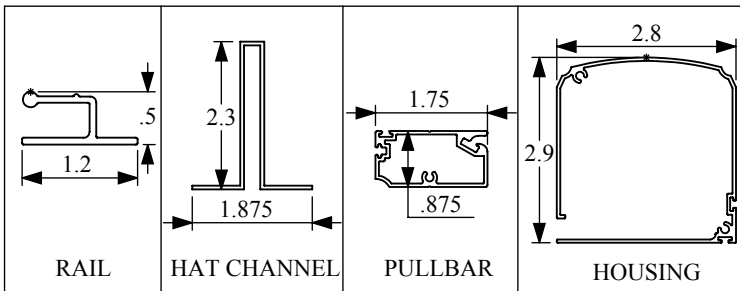

SECTION C-C
SCALE 1 : 25

STOETT
INDUSTRIES

SPORTS SCREEN

SIZE A	DWG. NO.	REV.
SCALE:1:50	WEIGHT:	SHEET 1 OF 1