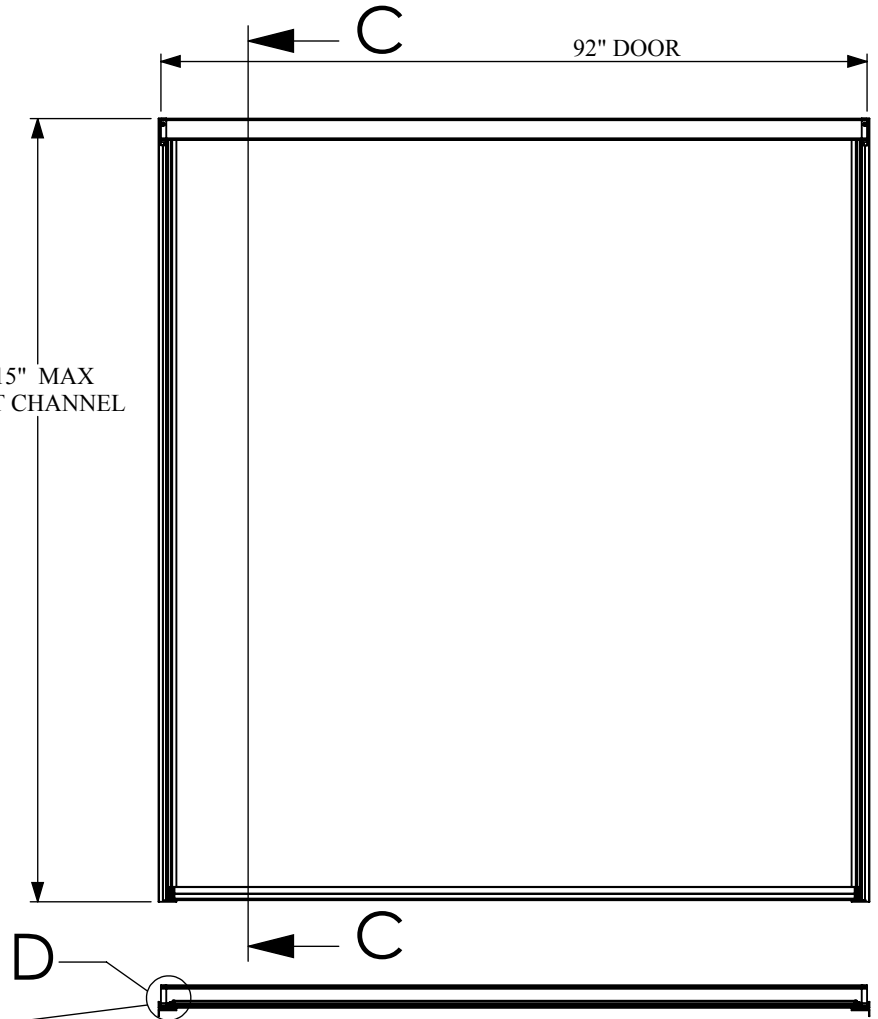

SECTION C-C
SCALE 1 : 25

STOETT
INDUSTRIES

SPORTS SCREEN

SIZE A	DWG. NO.	REV.
SCALE:1:50	WEIGHT:	SHEET 1 OF 1